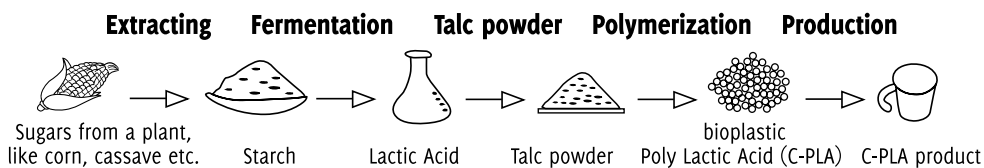

zuperzoial

Bioplastic C-PLA

- . from renewable resources
- . durable
- . dishwasher safe (eco/50°C)
- . short microwave heat up
- . no BPA and no melamine
- . plant based plastic

What exactly is C-PLA?

Zuperzoial aims to create products that respect our world in a simple and smart way. We introduce a range of products made of renewable resources. The material we use for that is C-PLA, a biobased plastic. How do we make biobased plastic instead of a fossil-based plastic like Polypropylene?

- 1 Instead of fossil resources we use plants which contains a lot of a natural sugar, like corn, beetroot, or cassava. We extract the sugar from the plant which results in a starch.
- 2 Next step is fermenting this starch into a lactic acid; a milk acid.
- 3 By adding talc powder to the lactic acid it starts to crystallize.
- 4 Lactic acid will be polymerized which makes it a Poly Milk Acid. The talc powder creates a PLA that is more resistant to heat, namely C-PLA (Crystallized Poly Lactic Acid). A new plastic material is made. The appearance is a grain, so called granulate.
- 5 With this C-PLA granulate we start producing products by – for example – injection moulding. The result is a product with the specifications of an ordinary plastic, but made of renewable resources.