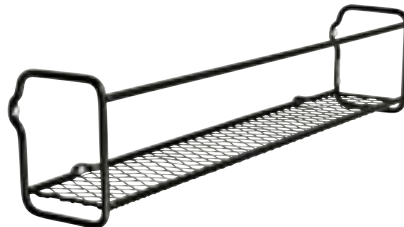

FRAME-9 magazine wallrack BK

1002670

Shelf Frame

1002792 Black (matt)

Storage Shelf
incl. screws & plugs
7mm steel
L 53 X W 9.7 X H 12cm
design: Remco van der Leij
brown box + print

1002792 SHELF Frame BK storage shelf