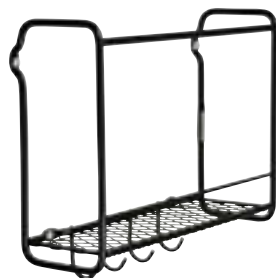

1002791 BOX Frame BK storage rack

8717371226978