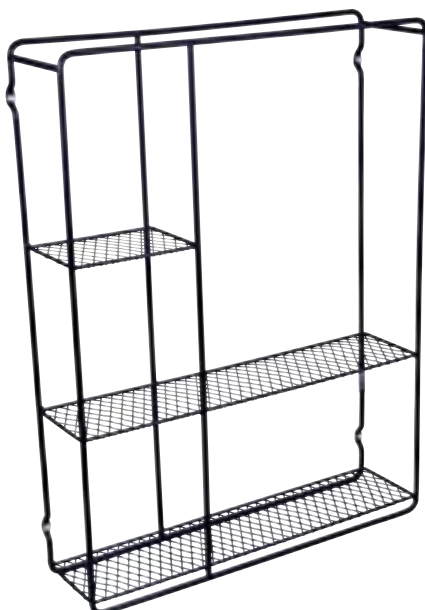

Post and key holder, 8 hooks
including screws & plugs
7mm steel, L 33.5 x W 25 x H 6cm
design: Remco van der Leij
brown box + print

1002660 POST & KEY FRAME BK

Showcase Frame

1002793 Black (matt)

Storage frame
incl. screws & plugs
7mm steel
L 45 X W 11.8 X H 60.3cm
design: Remco van der Leij
brown box + print

1002793 SHOWCASE Frame BK

puhlmann

James Wood

1001915 Wood

Foldable stool
beech-wood, FSC
L31.5xW21.5xH23cm
max. 150 kg
shrinkpack + sticker

JAMES foldable stool WOOD

James Wood XL

1001917 Wood

Foldable stool
beech-wood, FSC
step height 41cm, max. 150 kg
shrinkpack + sticker

JAMES foldable stool WOOD XL

puhlmann

James

- 1001931 Grey
- 1001932 Green
- 1001933 Pink - Miss Daisy

Foldable stool
plastic, max. 100 kg
L 32 x W 25 x H 22cm
graphic design: Capventure
shrinkpack + sticker