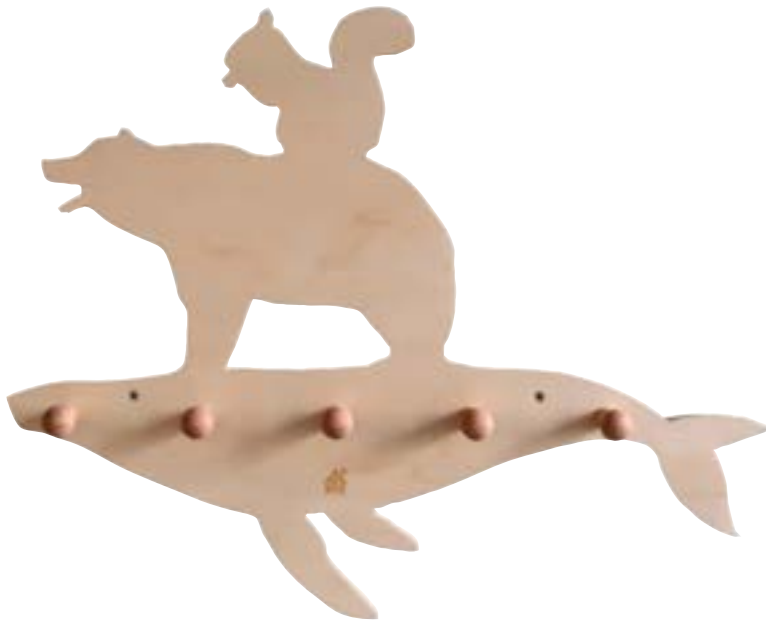

Wall hook, incl. screw + plug
polystone, metal
L 8 x W 7 x H 5.5cm (size Moose)
design: Jorine Oosterhoff
windowbox

DEAR DEER coat hook BK

1002075

DEAR DEER wall hook MCO

1101011

On The Whale

1100300 plywood (matt)