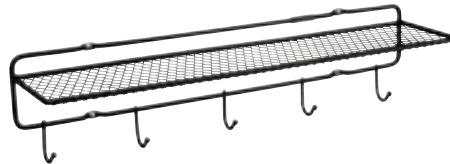

Coatrack Frame-100

1002797 Black (matt)

Coatrack
incl. screws & plugs
7mm steel, 8 hooks
L 100 X W 20 X H 15cm
design: Remco van der Leij
brown box + print