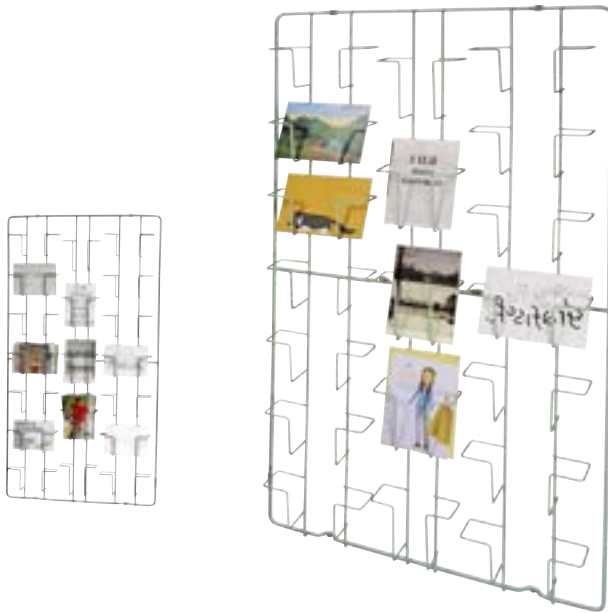

Card Frame

1002770 Black (matt)

1002772 Warm grey (matt)

Card & Picture frame
19 compartments for 10.5x15 cards
including screws & plugs
7mm steel, L 98 x W 53 x H 4cm

design: Remco van der Leij
brown box + print