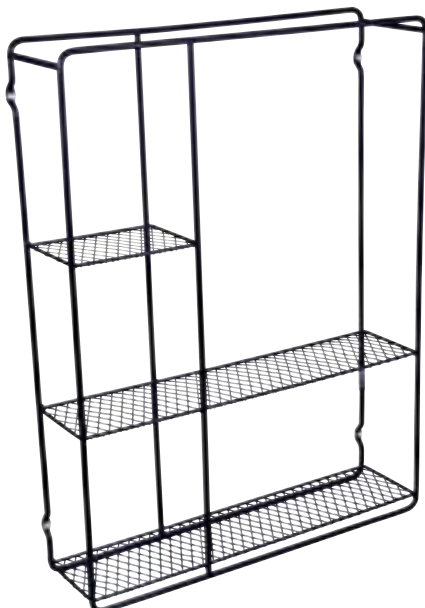

## Showcase Frame

**1002793 Black (matt)**

Storage frame  
incl. screws & plugs  
7mm steel  
L 45 X W 11.8 X H 60.3cm  
design: Remco van der Leij  
brown box + print

1002793 SHOWCASE Frame BK

## James Wood

1001915 Wood

Foldable stool  
beech-wood, FSC  
L31.5xW21.5xH23cm  
max. 150 kg  
shrinkpack + sticker

JAMES foldable stool WOOD