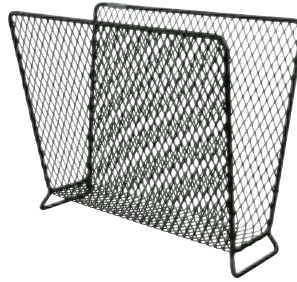

Magazine Stand

1002780 Black (matt)
1002781 Warm grey (matt)

Magazine & Newspaper rack
7mm steel
L 40 X W 20 X H 34cm
design: Remco van der Leij
brown box + print