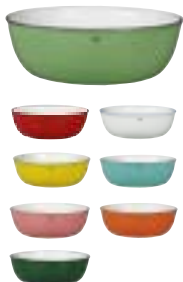

NEW

Low Bowl

- 1201860 Scarlet red
- 1201861 Vintage green
- 1201862 Classic white
- 1201864 Sunny yellow
- 1201865 Arctic blue
- 1201866 Cinnamon pink
- 1201869 Pine green

Salad bowl
ceramic
D 23.5 x H 7cm, 1750ml
design: Remco van der Leij
product label