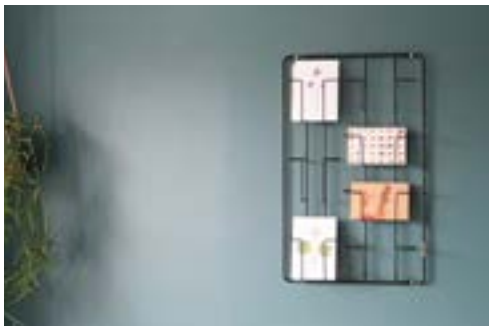

Magazine Stand

1002780 Black (matt)

1002781 Warm grey (matt)

Magazine & Newspaper rack
7mm steel
L 40 X W 20 X H 34cm
design: Remco van der Leij
brown box + print