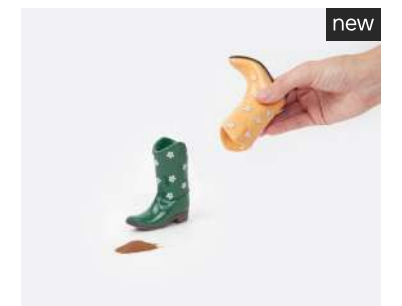

Rodeo

SKU: DYSPEROCBOG
Material: Ceramic
Product Size: 8 x 9,5 x 6 cm
Casepack: 6 units
Packaging: Paper Box

Daisy

SKU: DYSPEDARP
Material: Ceramic
Product Size: 8,5 x 3 x 7 cm
Casepack: 6 units
Packaging: Paper Box