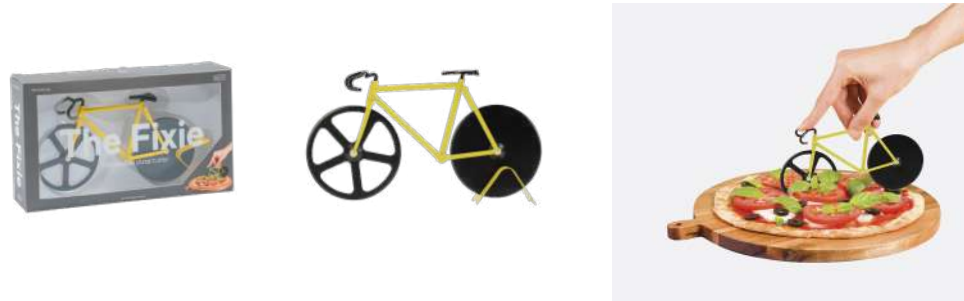

Kitchen / Candle Holders

Woodland

Model: Snail Pink
SKU: DYCAHWOSNP
Material: Ceramic
Product Size: 8,5 x 4 x 6 cm
Casepack: 6 units
Packaging: Paper Box

Amanita

SKU: DYCAHAMRE
Material: Ceramic
Product Size: 7 x 7 x 7,5 cm
Casepack: 6 units
Packaging: Paper Box

Hestia

SKU: DYHESHKBL
Product Size: 18,5 x 7 x 12 cm
Material: Ceramic
Casepack: 6 units
Packaging: Paper Box

Kitchen / Pizza Cutters

The Fixie

Model: Bumblebee
SKU: DYFIXIEBB
Material: Zinc Alloy and Stainless Steel
Product Size: 18 x 2 x 10 cm
Casepack: 6 units
Packaging: Hanging Paper Box with PVC Window

Kitchen / Serving Boards

Daisy

SKU: DYBOARDDA
Material: Acacia wood
Product Size: 30 x 30 x 1,5 cm
Casepack: 6 units
Packaging: Paper Box

Body

SKU: DYBOARDBO
Material: Acacia wood
Product Size: 38 x 18 x 1,5 cm
Casepack: 6 units
Packaging: Paper Box

Secret Boards

Model: Monstera
SKU: DYBOASEMO
Material: Acacia wood, Stainless steel
Product Size: 41 x 28 x 1,5 cm
Casepack: 6 units
Packaging: Paper Box

Model: Tarot
SKU: DYBOASETA
Material: Acacia wood, Stainless steel
Product Size: 42,5 x 17,2 x 1,5 cm
Casepack: 6 units
Packaging: Paper Box

Cheeseporn

Model: Regular
SKU: DYBOACHRE
Material: Acacia wood, Faux leather, Stainless Steel
Product Size: 35 x 21 x 1,5 cm
Casepack: 6 units
Packaging: Paper Box

Model: Long
SKU: DYBOACHLO
Material: Acacia wood, Faux leather, Stainless Steel
Product Size: 50,5 x 17 x 2 cm
Casepack: 6 units
Packaging: Paper Box