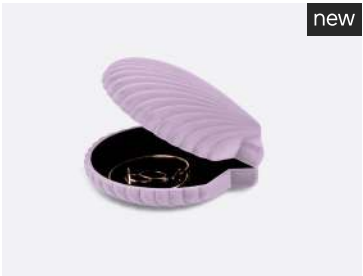

new

Model: Light Green
SKU: DYBOXVELG
Material: Velvet, PP
Product Size: 12,8 x 12,6 x 5 cm
Casepack: 6 units
Packaging: Paper Box