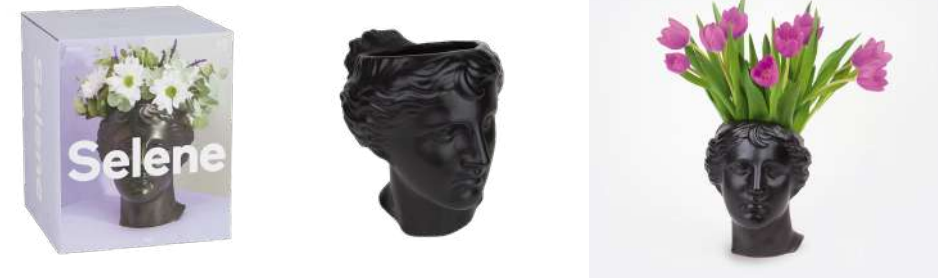

Selene

SKU: DYVASSEBK
Material: Ceramic
Product Size: 19 x 19,6 x 23,4 cm
Casepack: 6 units
Packaging: Paper Box