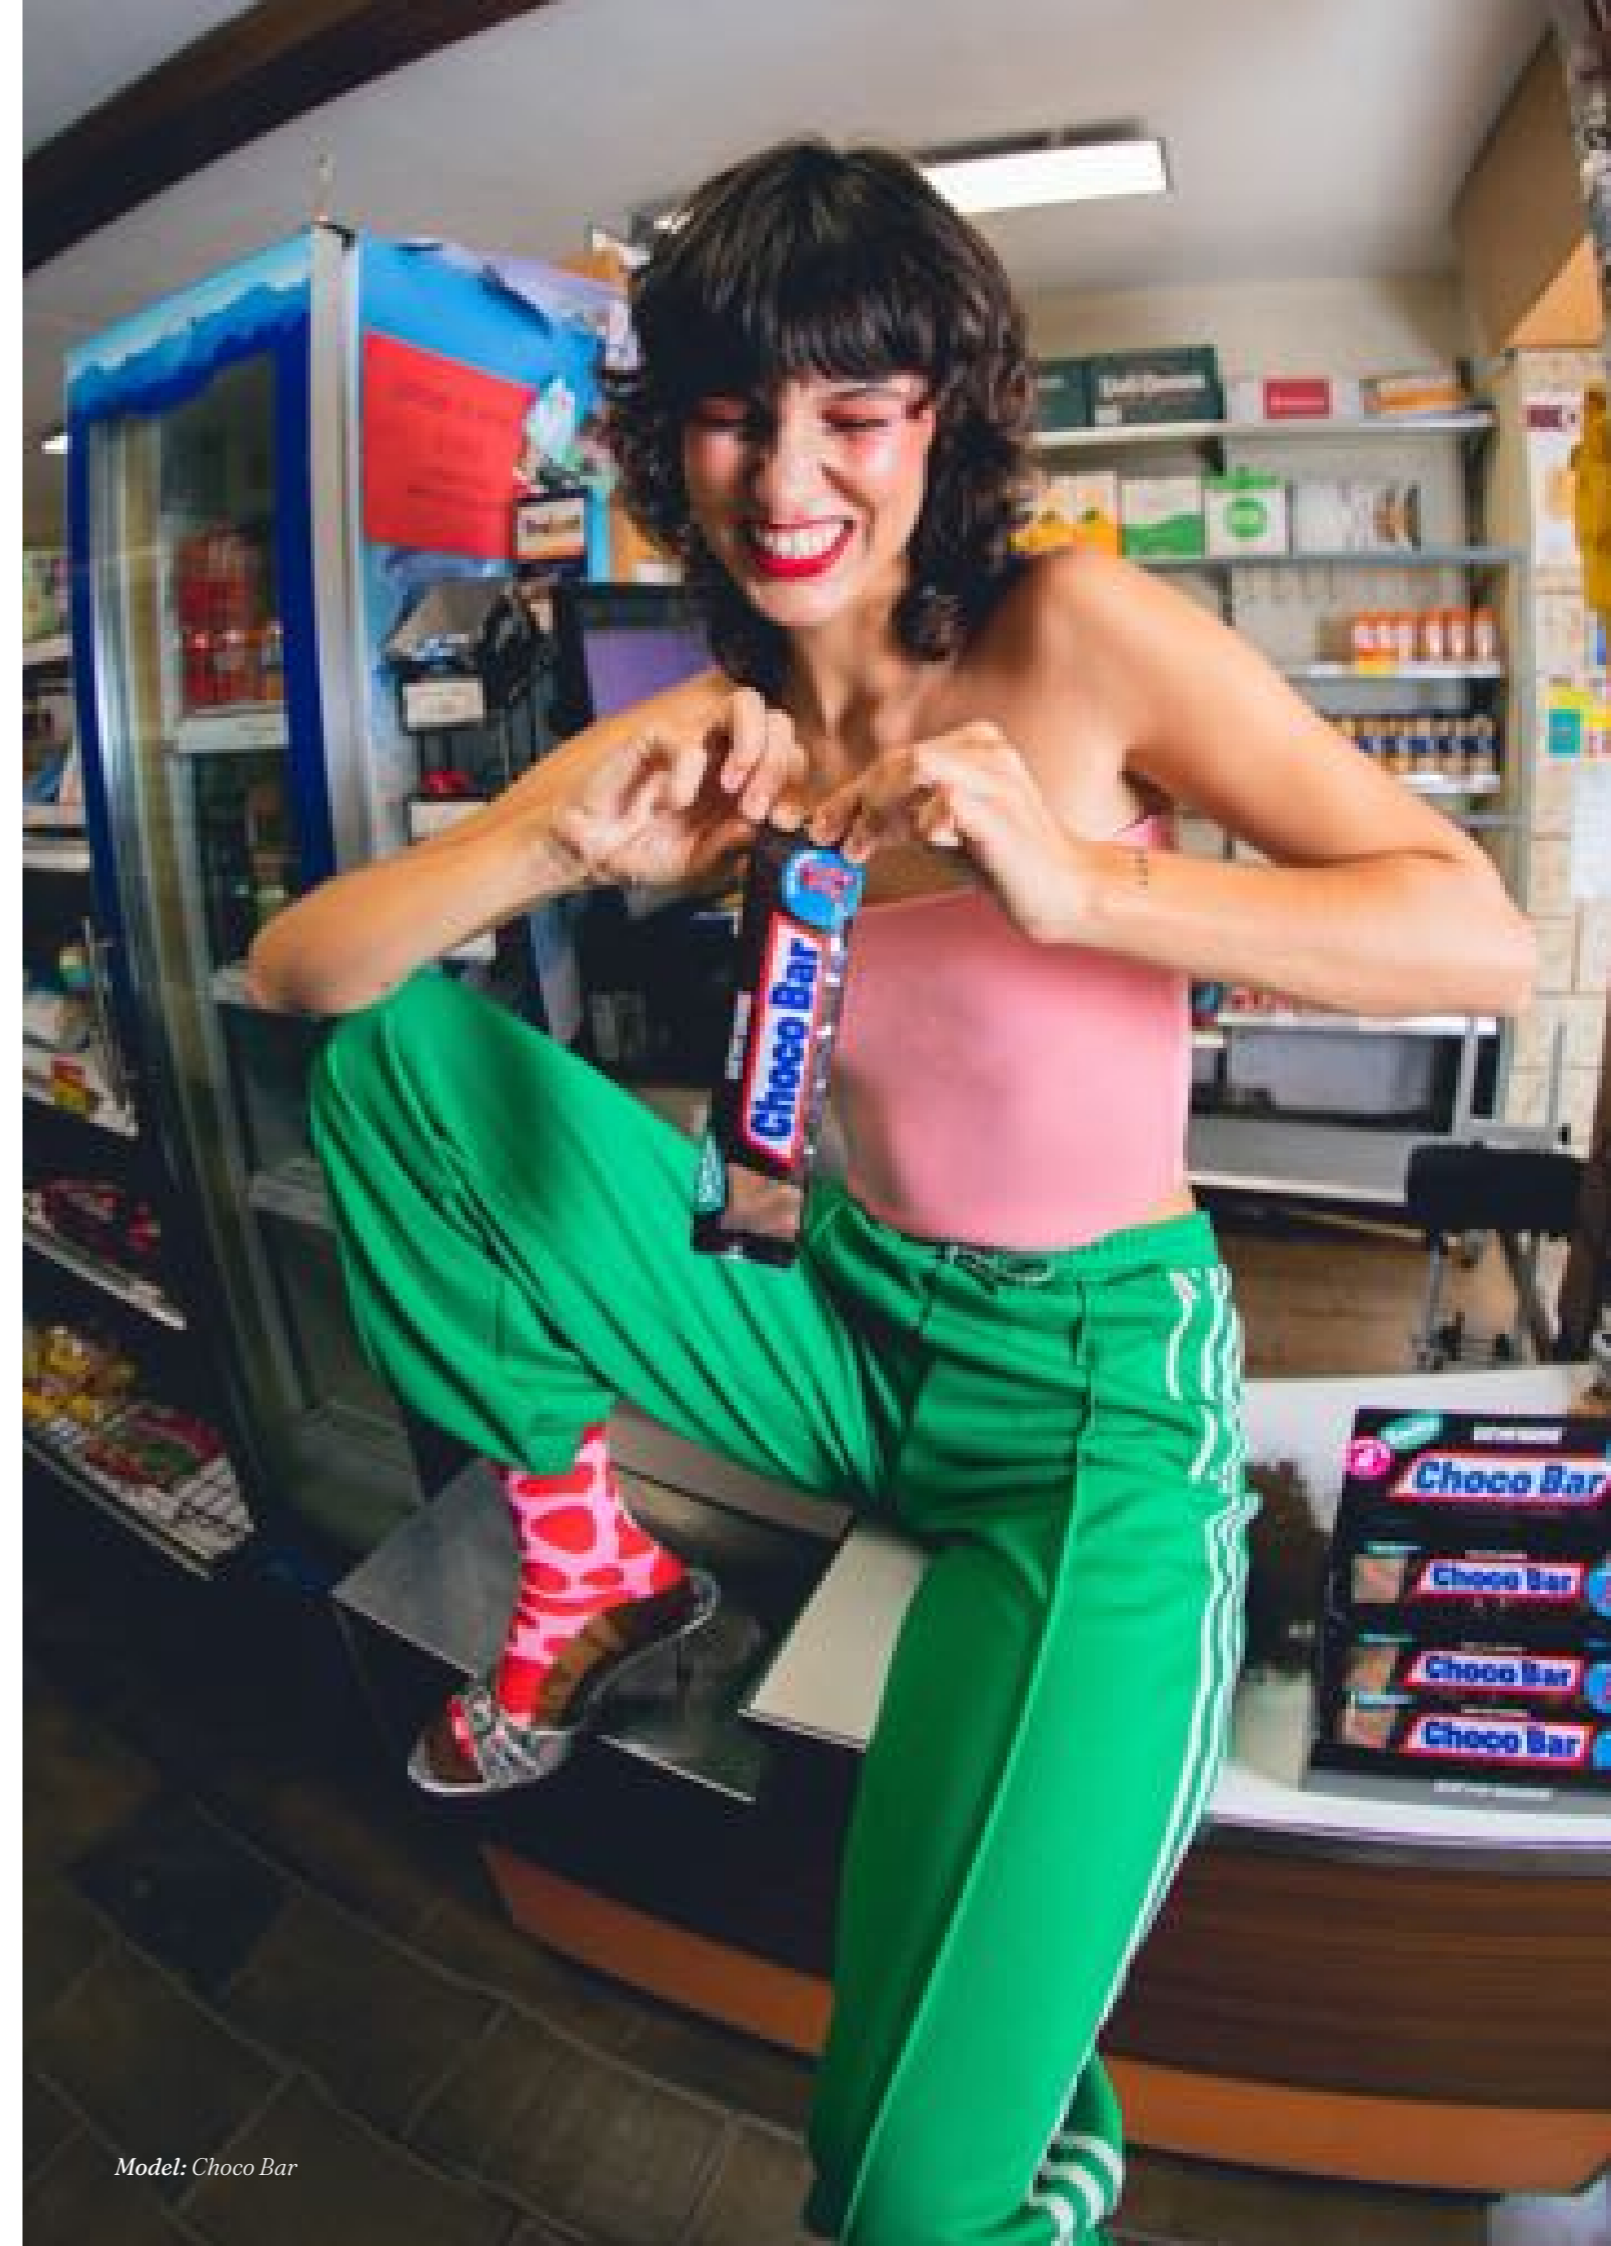

Supermarket Collection

Choco Cream

SKU: EMSNOCCRE
Content: 1 pair of socks
Style: Crew
Packaging: Glass container with PP lid
Unit EAN code: 8436602101999
Casepack: 6 units

Choco Bar

SKU: EMSNOCCHBA
Content: 1 pair of socks
Style: Short crew
Packaging: PE bag & PET window with cardboard display
Unit EAN code: 8436602101982
Casepack: 6 units

Choco Crush

SKU: EMSNOCHCR
Content: 1 pair of socks
Style: Short crew
Packaging: PE bag & PET window with cardboard display
Unit EAN code: 8436602101975
Casepack: 6 units

Intense Chocolate

Model: Dark
SKU: EMSNCICHDK
Content: 1 pair of socks
Style: Crew
Packaging: Paper box with wood pulp lamination and 100% recycled PET
Unit EAN code: 8436602100459
Casepack: 6 units

Model: Choco Bar