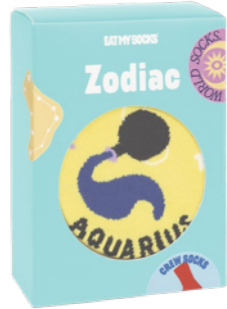

Aquarius

SKU: EMSNCRZOAQ
Content: 1 pair of socks
Style: Crew
Packaging: Paper box with wood pulp lamination and 100% recycled PET
Unit EAN code: 8436564299079
Casepack: 6 units