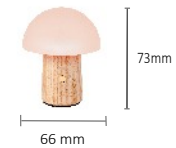

G022S-AH - Super Mini White Ash