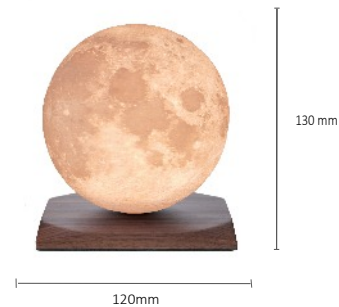

G068M-WT (Mini)