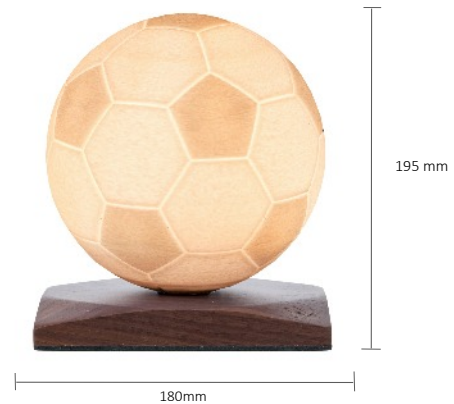

G066L-WT (Large)