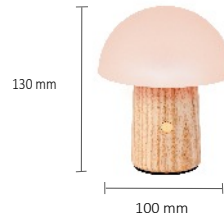

Large: USB-C DC mains operated
Super Mini & Mini: USB-C rechargeable

Large: 2600g or 5.73lbs
Mini: 248g or 0.54lbs
Super Mini: 102g or 0.22lbs

Super Mini & Mini: Battery life up to
24 hours

G022AH1 - Large White Ash