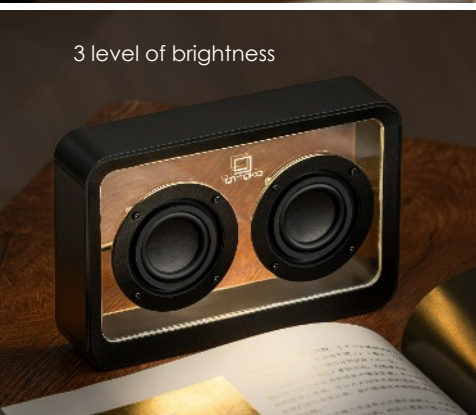

Large: Battery life up to 24 hours
Mini: Battery life up to 24 hours

G068L-WT (Large)

G068M-WT (Mini)

Mage See-Through Bluetooth Speaker

Mage See-Through Bluetooth Speaker is a fusion of innovative and magical design and acoustic excellence. This Bluetooth speaker is a masterpiece of form and function, available in a sleek Matte Black or elegant Walnut wood finish. Its unique see-through structure makes it a visually stunning piece and offers an immersive sound experience.

3 level of brightness

Comes in both Black or Walnut finishing

Swipe to change volume

Built with precision, the Mage See-Through Bluetooth Speaker boasts a body of a lovely wood and metallic black textured finishing, complemented by a clear acrylic exterior. This transparent design not only showcases the intricate internal components but also enables you to feel the vibration and energy of the music, adding a tactile dimension to your listening experience.