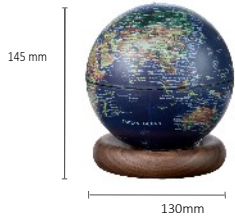

Touch Control

Sustainably sourced natural Walnut or
White Ash Wood
Anti-Scratch ABS material

USB-C rechargeable

L: 786g or 1.73lbs
S: 460g or 1.01lbs

Battery life up to 24 hours

G038M-WT
Mini Darkblue Walnut Base