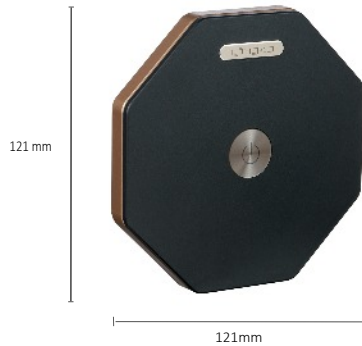

Product Features

Dimmable Warm White light mode
Colour Temperature: 2900K -3100K

Touch Control

Sustainably sourced natural Walnut or
White Ash Wood
Anti-Scratch ABS material

USB-C rechargeable

120g or 0.26 lbs

Battery life up to 8 hours

G036BK - Black