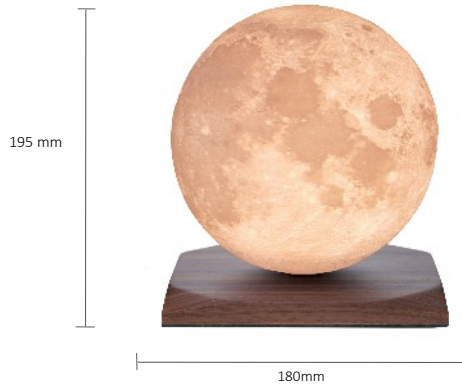

Product Features

Dimmable Warm White light mode
Colour Temperature: 2900K -3100K

Touch and Tap Control

Sustainably sourced natural Walnut Wood
and 3D printed PLA

Wireless magnet charging base via
USB C

L: 577g or 1.27lbs
S: 283g or 0.62lbs

Large: Battery life up to 24 hours
Mini: Battery life up to 24 hours

G068L-WT (Large)