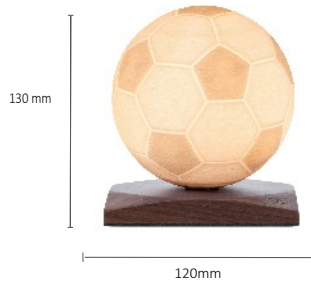

Product Features

Dimmable light mode
Colour Temperature: 2900K -10000K

Touch and Tap Control

Sustainably sourced natural Walnut Wood
and 3D printed PLA

Wireless magnet charging base via
USB C

L: 577g or 1.27lbs
S: 283g or 0.62lbs

Large: Battery life up to 24 hours
Mini: Battery life up to 24 hours

G066M-WT (Mini)