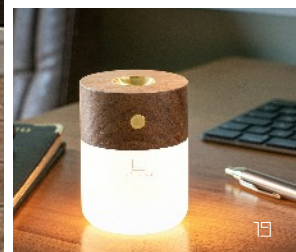

The Smart Diffuser Lamp helps you to relax while it radiates its beautiful light as well as its pleasant aroma.

Good design makes a better living ....