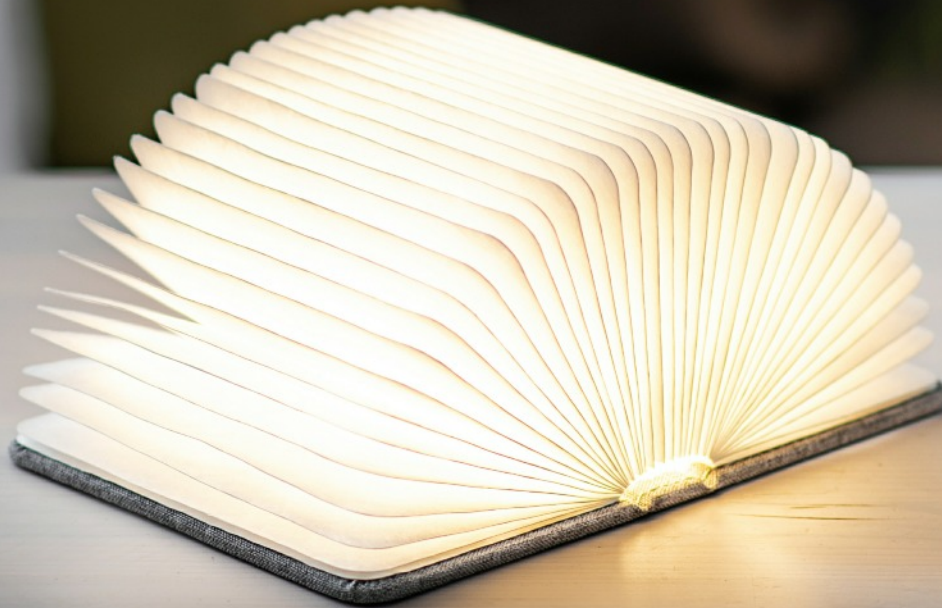

The Gingko Smart Book Light is certainly a design object with the wow factor

Technical Features

LED life-span: about 50000hrs -
Colour temperature: 4500K (warm light colour) -
Output: 400 lumen -
Power supply: in built rechargeable Lithium Polymer -
Battery life: 6-8 hours in constant use -
Charging time: 4 - 5 hours -

- Product Material: **natural wood, fibre leather or linen fabric**
with water-resistant Tyvek paper
- 24 x 21.5 x 18 cm (large size when 180 degrees opened)
- 18 x 12.2 x 9 cm (mini size when 180 degrees opened)
- 9 x 12.2 x 2.5 cm (mini size when closed)
- 17 x 21.5 x 2.5 cm (large size when closed)