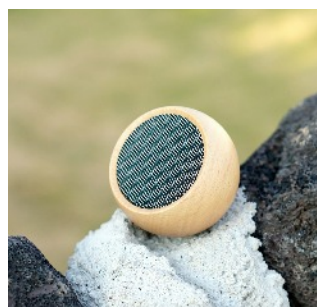

Capture your lovely moment at any time,
anywhere...