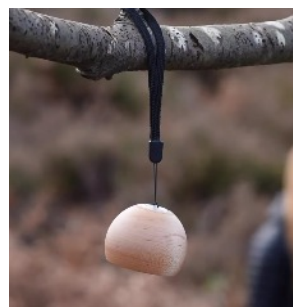

Capture your lovely moment at any time,
anywhere...