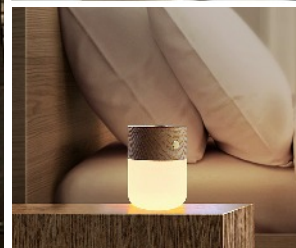

The Smart Diffuser Lamp helps you to relax while it radiates its beautiful light as well as its pleasant aroma.

Good design makes a better living ....