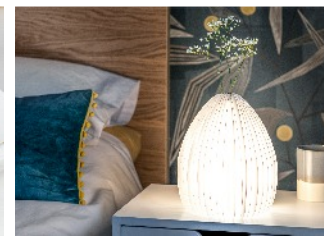

The Simplest design makes the greatest impact

Living, inspiring and exciting ...