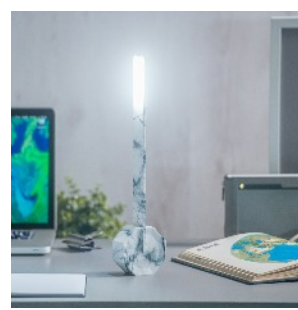

Octagon One is a purposeful yet organic design, as well as a warm addition to any desk or office space.