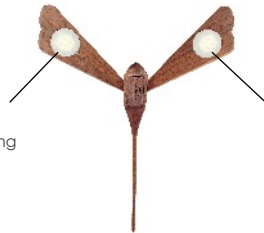

14 x long-life LEDs
under the right wing

14 x long-life LEDs
under the left wing

G023WT - American Walnut

G023ME - Canada Maple

Lemelia Light

2022 NEW

Portability, simplicity, elegance and convenient lighting come together in the form of Gingko Design's Lemelia Light. A cute, adorable, and small cylinder that stands a mere 6 cm tall, the Lemelia Light appears to be little more than an elegantly crafted paperweight.