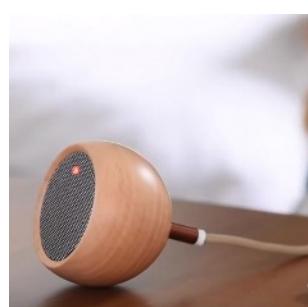

Capture your lovely moment at any time,
anywhere...