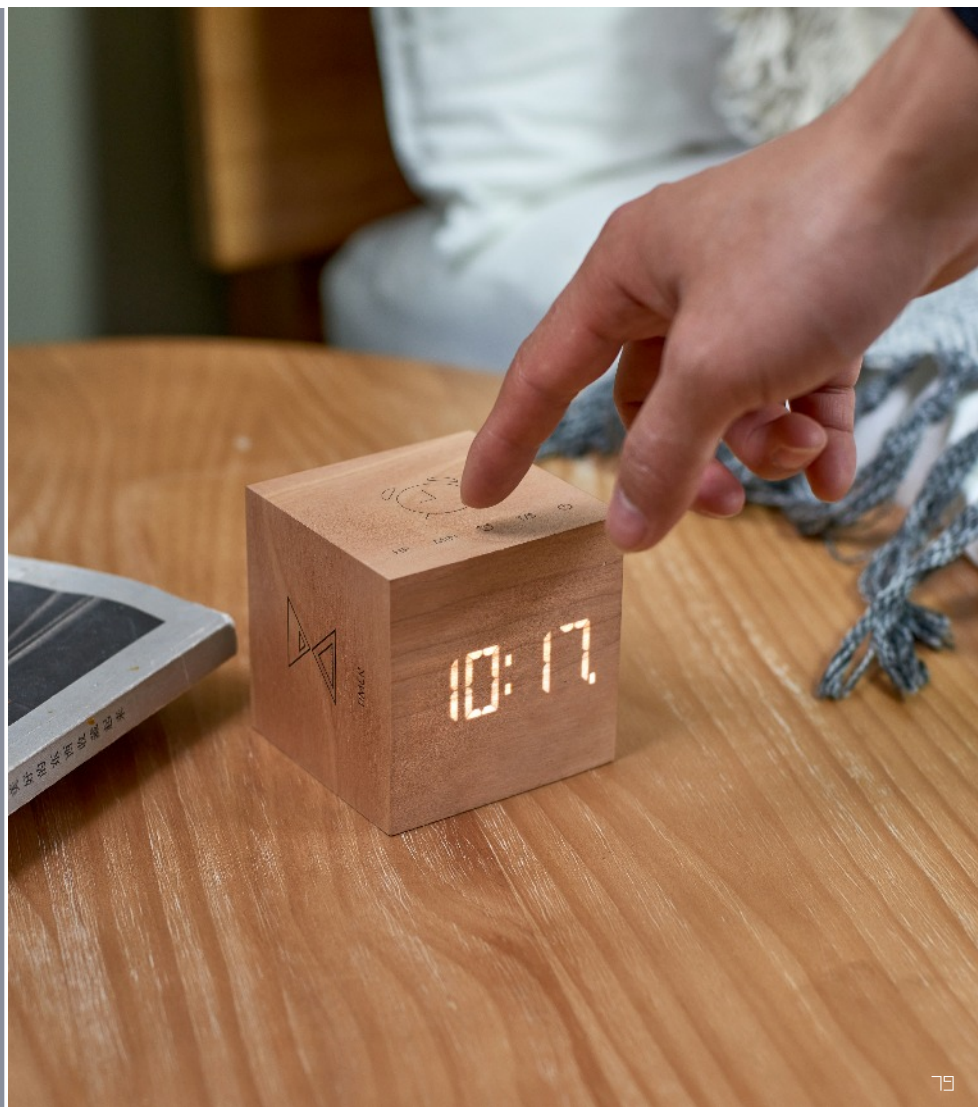

cube plus clock

2022 NEW DESIGN

The Cube Plus Clock by Gingko Design exemplifies style, elegant design, class, and sustainable practices in the form of a clever and intuitive device. A clock, alarm, stop-watch, and countdown timer, the Cube Plus Clock is a marvel to look at with its precision-cut wooden construction. The raw wooden texture and perfection in its shape make it a beautiful ornament for your bedside.

The integrated alarm clock in the Gingko Design Cube Plus Clock features three sound options, namely forest bird sounds, sea waves, or rooster sounds. The alarm can be activated or deactivated by simply flipping the cube to its side. Laser-engraved touch control buttons allow you to easily switch between its different modes, and the sound-activated display preserves its battery. When deactivated, the display becomes invisible, disguising the Cube Plus Clock as a mere wooden cube. When activated, the display shows you the time through the wooden surface, creating an immaculate visual. The Cube Plus Clock also features the option for you to view the time in a vertical display layout.

Designed in-house by Gingko Design in Warwick, UK, the Cube Plus Clock is the perfect bedside accessory for everyone.