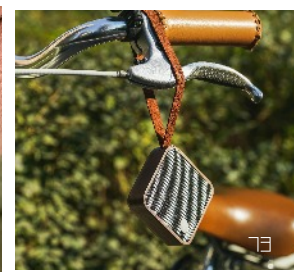

A large photograph showing three square, mesh-covered Bluetooth speakers with wooden frames and leather straps. They are arranged on a dark wooden surface next to the keyboard and trackpad of a silver laptop. The text "MI SQUARE POCKET BLUETOOTH SPEAKER" is engraved on the wooden handle of each speaker.

Small in size, big in sound.