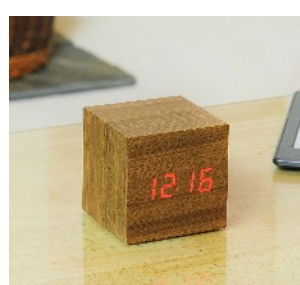

Small, but smart; simple, but clever.