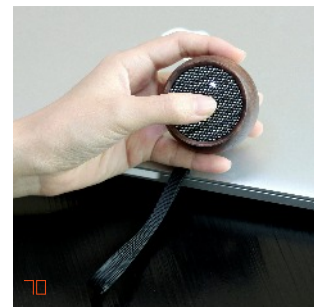

Capture your lovely moment at any time,
anywhere...