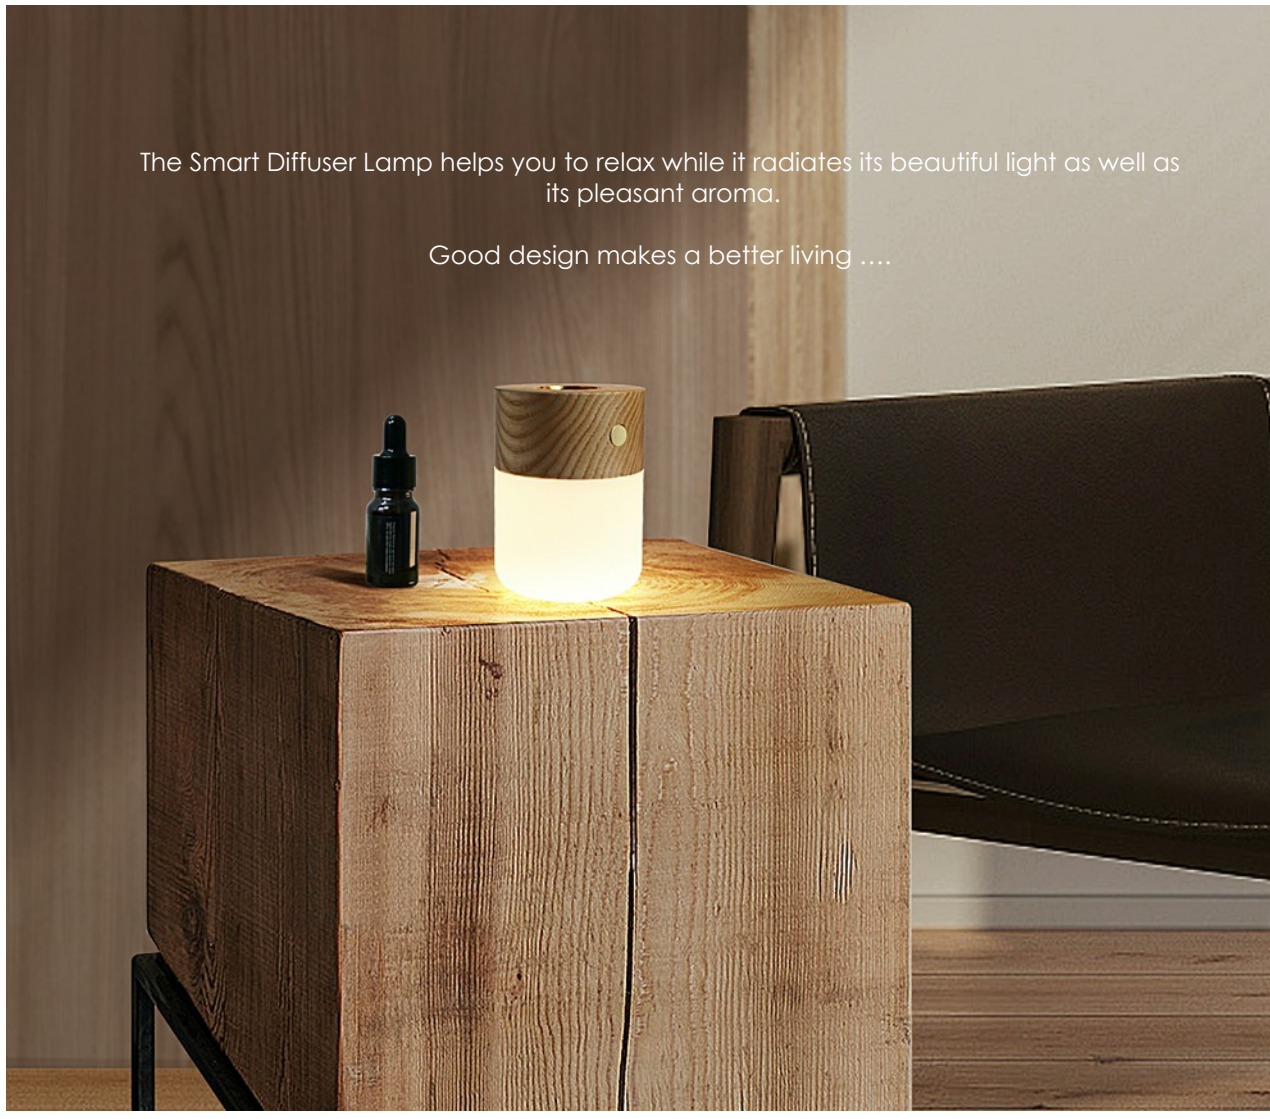

The Smart Diffuser Lamp helps you to relax while it radiates its beautiful light as well as its pleasant aroma.

Good design makes a better living ....