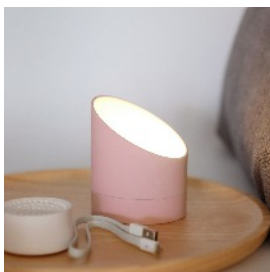

EDGE

Light + Alarms

Dimmable light
& dual alarms with shake snooze.