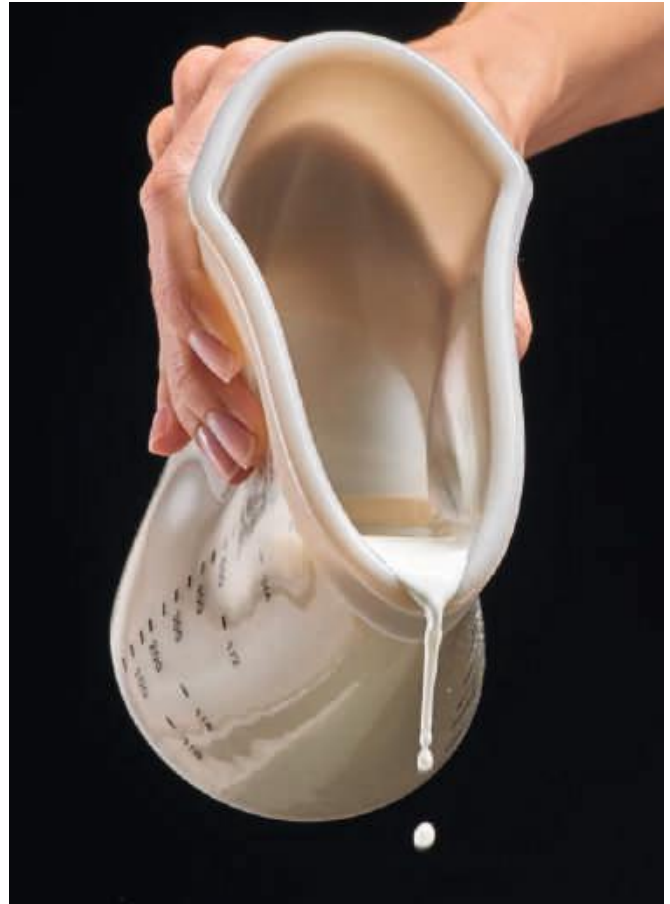

- Zum Abmessen von Flüssigkeiten, Zucker und Mehl
- Spitzzulaufende Schüttkante zum genauen und kleckerfreien Ausgießen
- Flexibel zum präzisen Ausgießen und Dosieren
- Lebensmittelecht, geschmacksneutral, obstsäurebeständig
- Aus 100% Premium-Platin-Silikon
- Spülmaschinengeeignet

- For measuring liquids, sugar and flour
- Pointed pouring edge for precise and spill-free pouring
- Flexible for accurate pouring and dosing
- Food-safe, tasteless, resistant to fruit acids
- Made from 100% premium platinum silicone
- Dishwasher safe