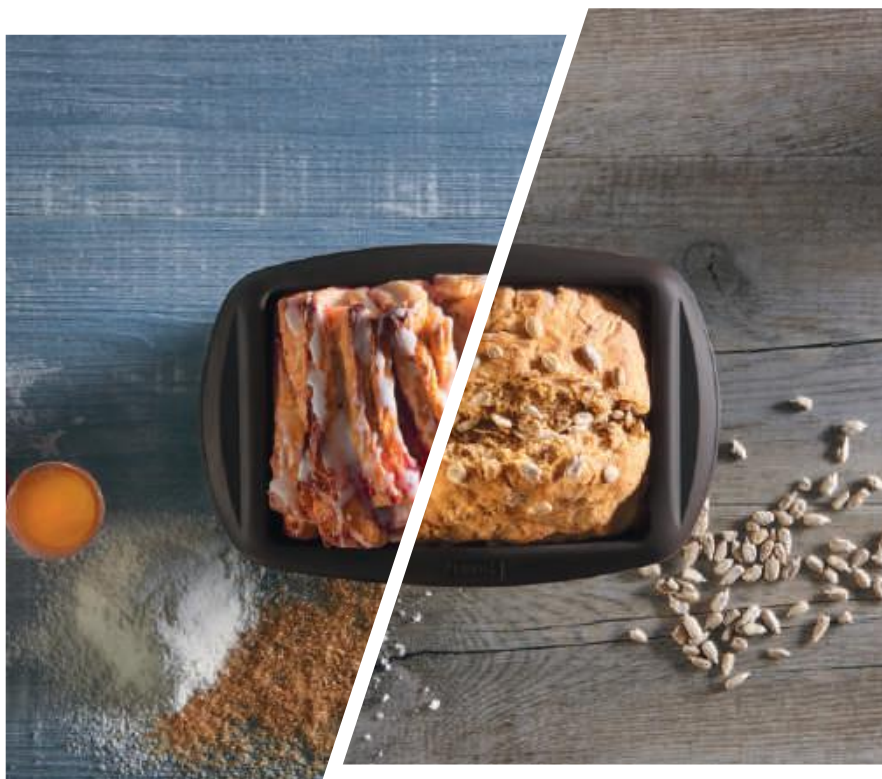

00085030

Flexi®Form Dreieckform

Flexi®Form Triangular Mould

29 x 18 x 10,5cm