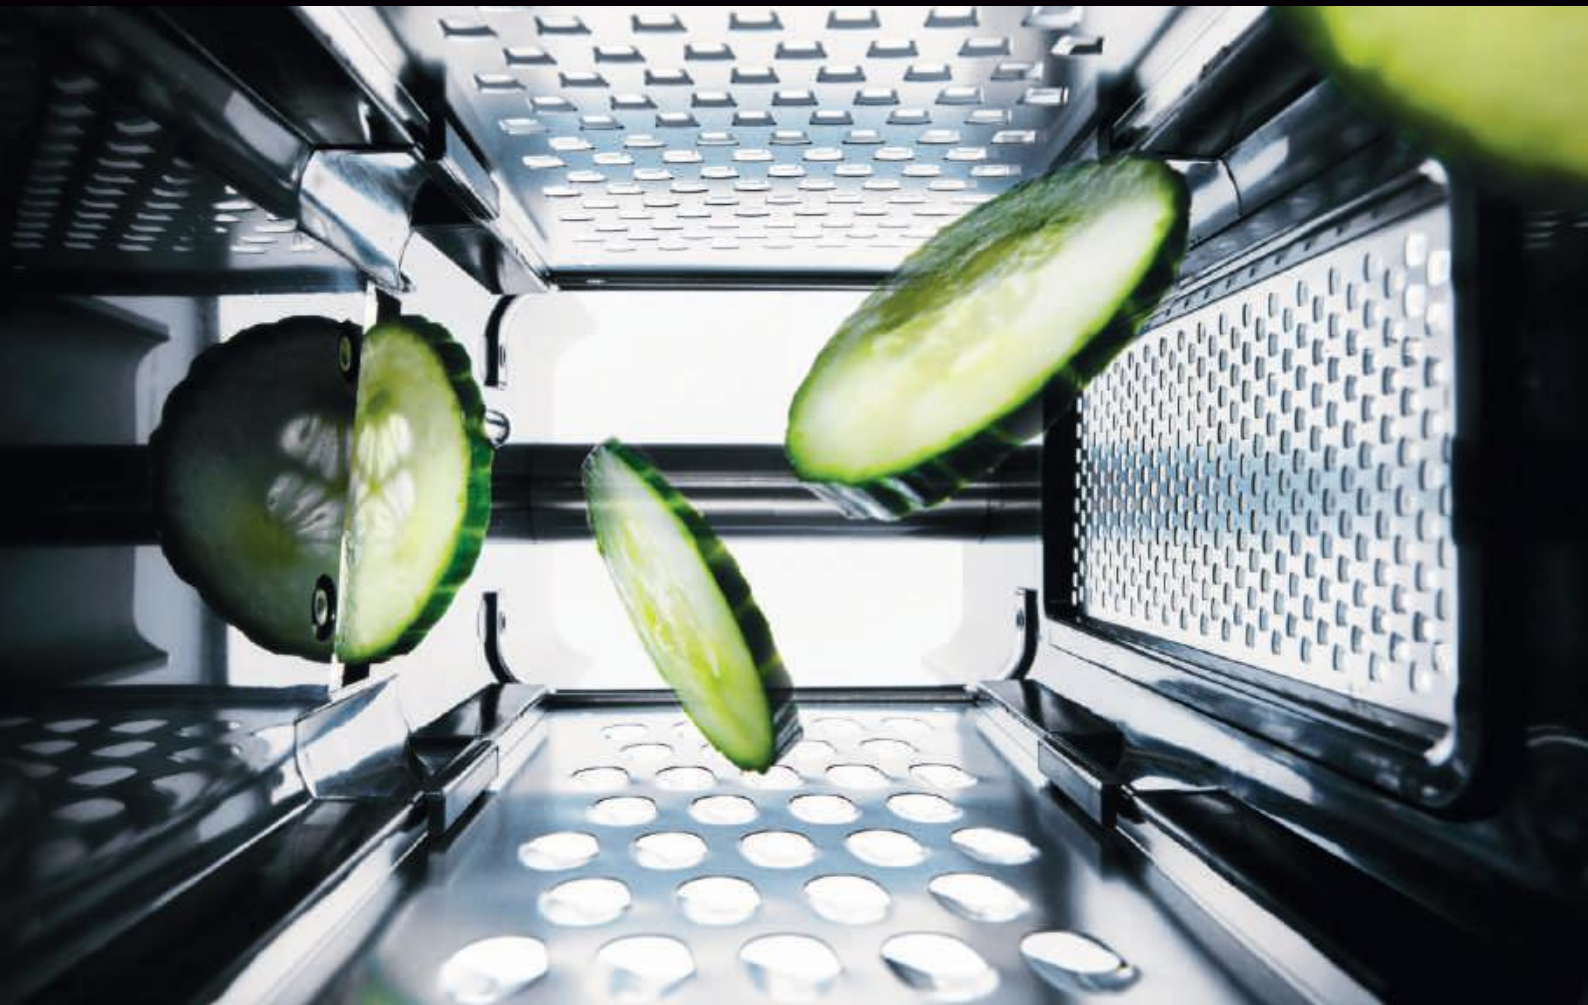

Schärfer geht's nicht!

Seit 2002 produziert LURCH Hobel & Reiben im RazorTech-Ätzverfahren. Hierbei handelt es sich um die modernste und schärfste Reibentechnologie, die es aktuell gibt. Das gewünschte Klingensbild wird, ähnlich einem Foto-Negativ, auf das Blech belichtet. Alle nicht geschützten Bereiche werden danach in einem Säurebad weggeätzt und die Klinsen aufgestellt. Durch dieses Verfahren erhält man die unvergleichliche extrem langanhaltende Schärfe.

Bei uns erhalten Sie RazorTech in zwei verschiedenen Linien. Einmal als Volledelstahlausführung oder mit Soft-Touch-Griffen. Für welche Serie Sie sich auch entscheiden - Sie erhalten geprüfte LURCH Qualität

Made for generations

It couldn't be any sharper!

Since 2002 LURCH has been producing slicer & grater using the RazorTech etching process. This is the most modern and sharpest grater technology currently available. The desired blade image is projected onto the sheet metal, similar to a photo negative. All unprotected areas are then etched away in an acid bath and the blades are set up. This process produces the incomparable extremely long-lasting sharpness.

You can get RazorTech from us in two different lines. Once as full stainless steel version or with soft-touch handles. Whichever series you choose - you will get approved LURCH quality

Made for generations

GRATING, SLICING & CUTTING