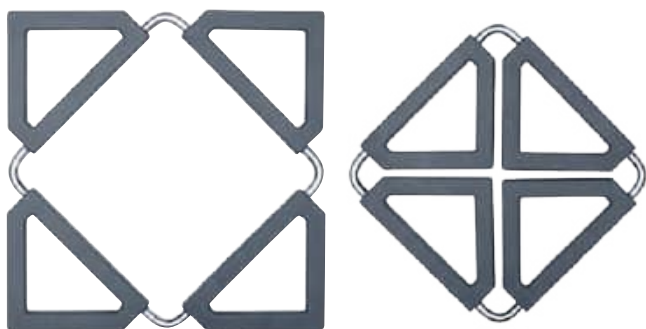

- Suitable as potholders and pot mat
- No slipping of pots, pans, etc. on table or worktop
- With practical hanging eyelet
- Space-saving storage
- Made from 100% premium platinum-silicone
- Dishwasher safe