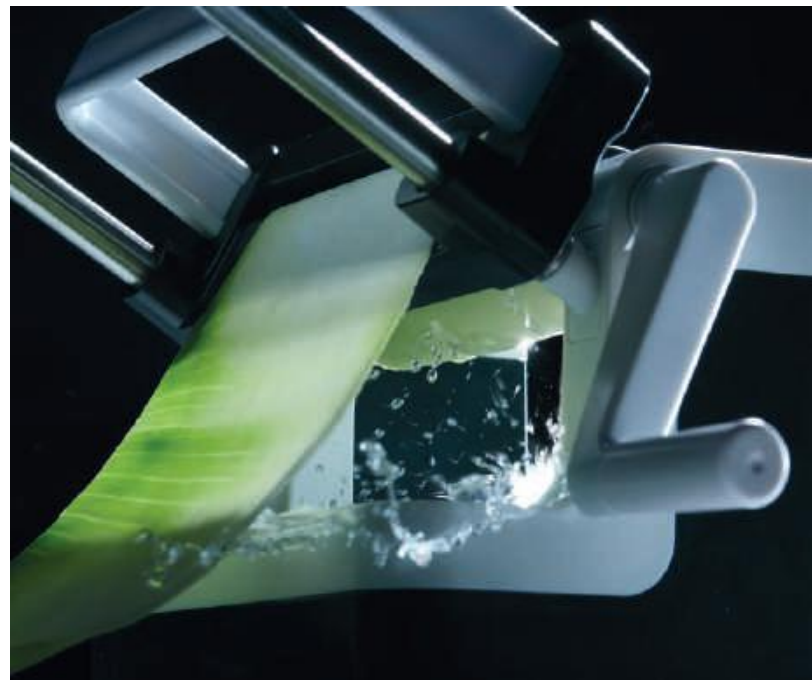

- For non-scratch use in pans or pots
- Ergonomic design with non-slip handle
- With practical suspension eyelet
- Made of 100% Premium platinum-silicone with nylon core
- Dishwasher safe