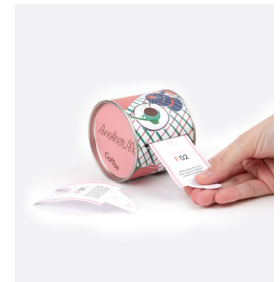

Description: 1 pair of socks
Model: Lava Lamp
SKU: EMSNOSCLALA
Style: Crew
Casepack: 6 units
Packaging: Hanging paper
with wood pulp lamination
and 100% recycled PET

Description: 1 pair of socks
Model: Magic Shroom
SKU: EMSNOSCMASH
Style: Short crew
Casepack: 6 units
Packaging: Hanging paper
with wood pulp lamination
and 100% recycled PET

Description: 1 pair of socks
Model: Peace & Love
SKU: EMSNOSPELO
Style: Crew
Casepack: 6 units
Packaging: Hanging paper
with wood pulp lamination
and 100% recycled PET

Another Me[®]

Another Me®

Description: 30-Days Challenge
Model: Travel
SKU: AM30CHBOTRE
Language: English (also available
in French, German and Spanish)
Packaging size: 8,3x8,3x20 cm
Casepack: 6 units

Description: 100 Curious Facts
Model: Coffee
SKU: AM100FBOCOE
Language: English (also available
in French, German and Spanish)
Packaging size: 7,0x8,0x18,5 cm
Casepack: 6 units

Description: 100 Curious Facts
Model: Music
SKU: AM100FBOMUE
Language: English (also available
in French, German and Spanish)
Packaging size: 7,0x8,0x18,5 cm
Casepack: 6 units

Description: 100 Activities
Model: What Can I Read Today?
SKU: AM100ABOREE
Language: English (also available
in French, German and Spanish)
Packaging size: 12,5x3,5x17,5 cm
Casepack: 6 units

Check out the full collections at:
www.thewoweffectcompany.com