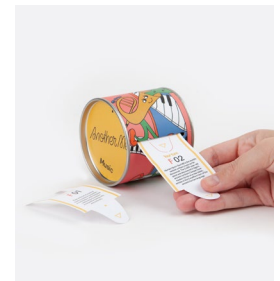

Description: 1 pair of socks
Model: Lava Lamp
SKU: EMSNOSCLALA
Style: Crew
Casepack: 6 units
Packaging: Hanging paper
with wood pulp lamination
and 100% recycled PET

Description: 1 pair of socks
Model: Magic Shroom
SKU: EMSNOSCMASH
Style: Short crew
Casepack: 6 units
Packaging: Hanging paper
with wood pulp lamination
and 100% recycled PET

Description: 1 pair of socks
Model: Peace & Love
SKU: EMSNOSPELO
Style: Crew
Casepack: 6 units
Packaging: Hanging paper
with wood pulp lamination
and 100% recycled PET

Another Me[®]

Another Me®

Description: 30-Days Challenge
Model: Travel
SKU: AM30CHBOTRE
Language: English (also available
in French, German and Spanish)
Packaging size: 8,3x8,3x20 cm
Casepack: 6 units

Description: 100 Curious Facts
Model: Coffee
SKU: AM100FBOCOE
Language: English (also available
in French, German and Spanish)
Packaging size: 7,0x8,0x18,5 cm
Casepack: 6 units

Description: 100 Curious Facts
Model: Music
SKU: AM100FBOMUE
Language: English (also available
in French, German and Spanish)
Packaging size: 7,0x8,0x18,5 cm
Casepack: 6 units