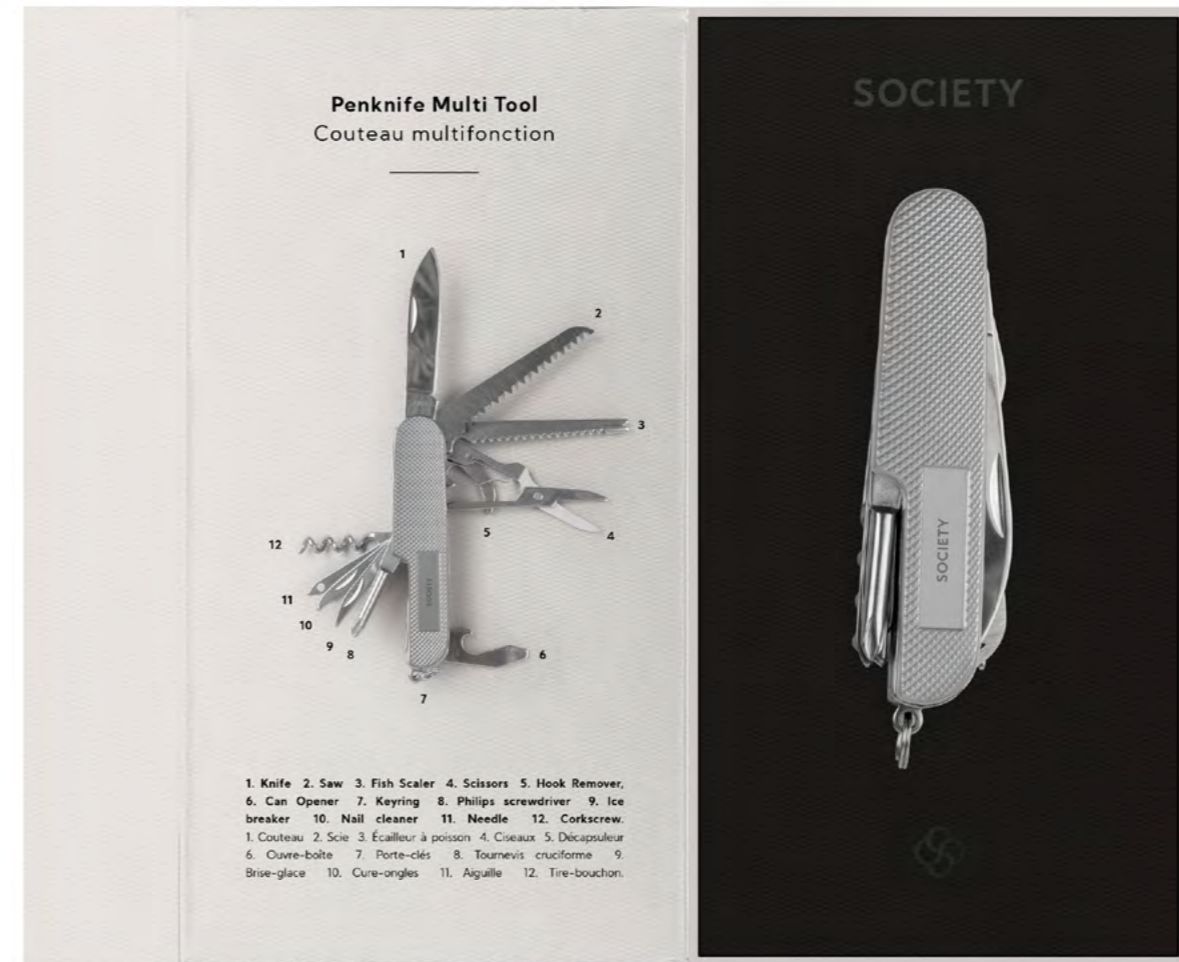

MULTI TOOL

PENKNIFE MULTI TOOL - SILVER

The perfect pocket knife for the aspiring handyman in your life.

Features 15 different tools and finished with an aluminum handle. Now available in the silver edition.