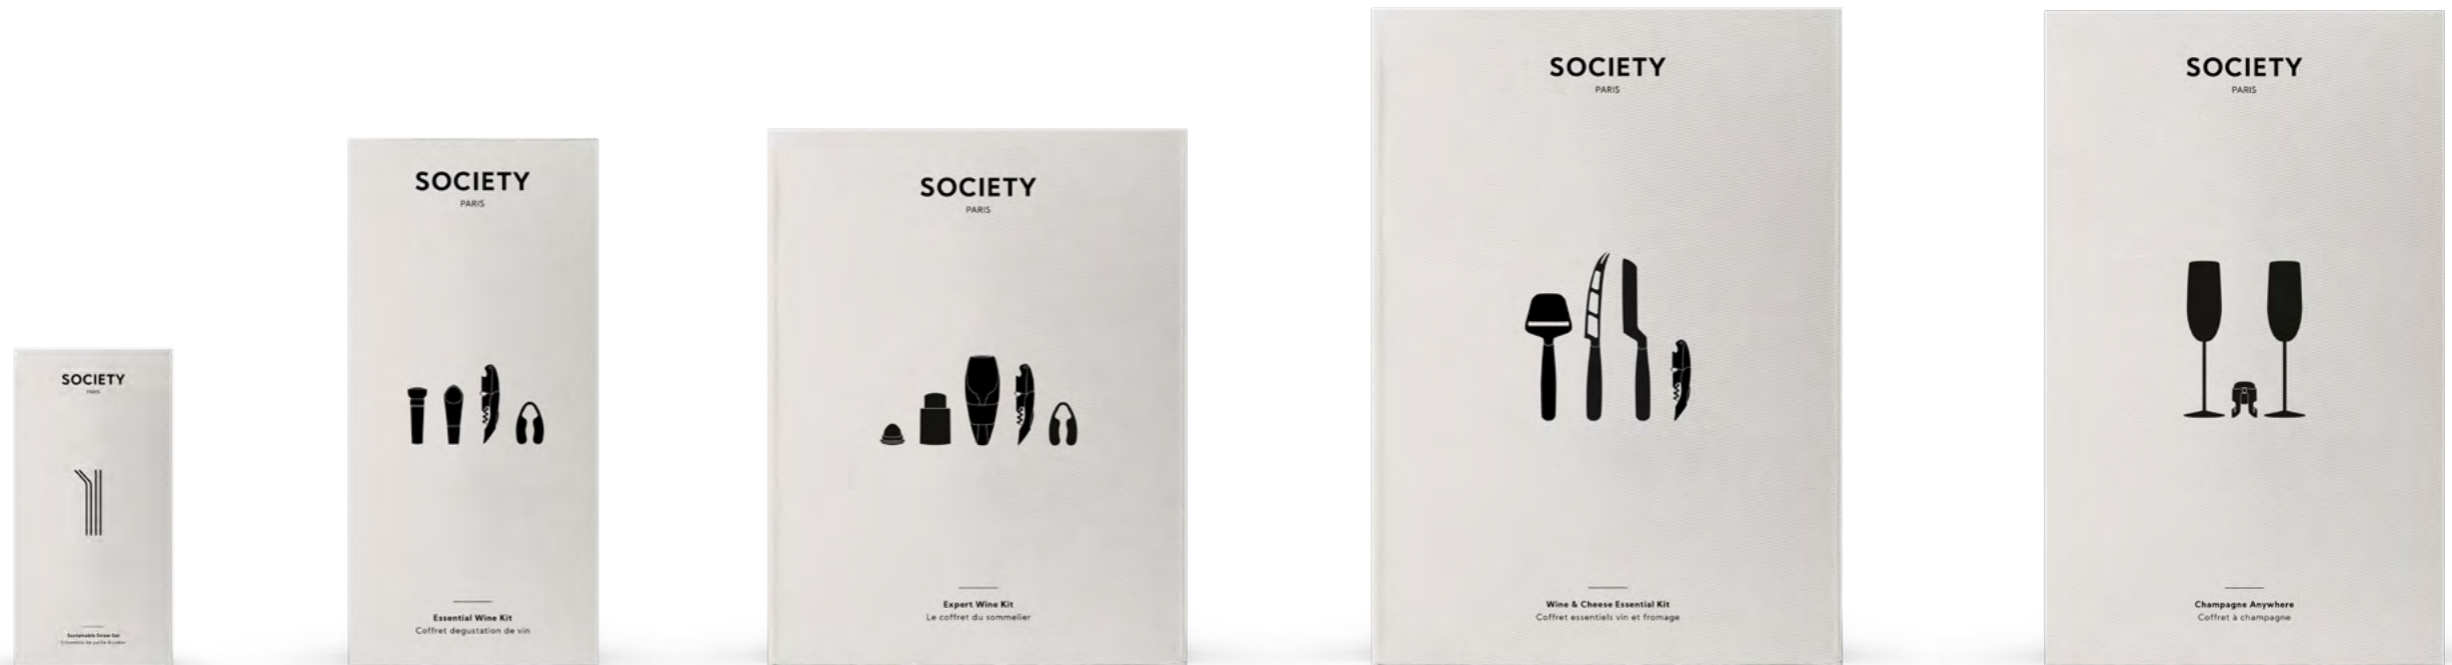

PLANOGRAM

BARWARE

SUSTAINABLE STRAW SET
4897066498959
BW_SSS

ESSENTIAL WINE KIT
4897066498935
BW_ESSWK

EXPERT WINE KIT
4897066498928
BW_EXWK

WINE & CHEESE ESSENTIAL KIT
4897066498966
BW_WCHIZ

CHAMPAGNE ANYWHERE
4897066498942
BW_CHMPK