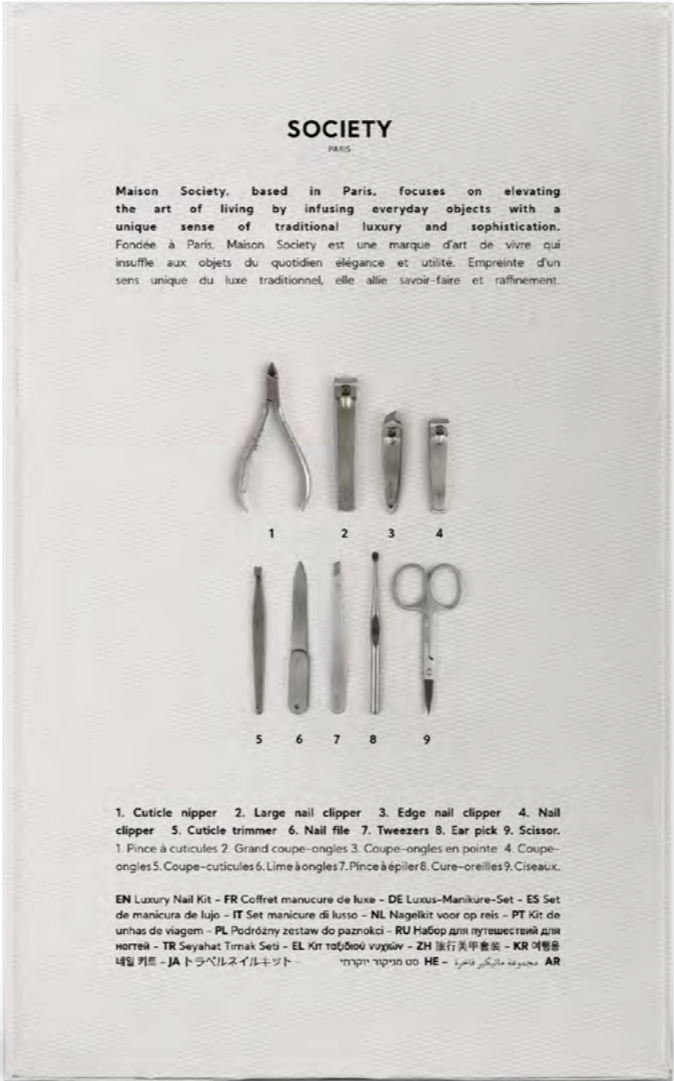

GROOMING

LUXURY NAIL KIT

Our luxury manicure set is fit for the finest of bathrooms. Including 9 different nail and grooming items.