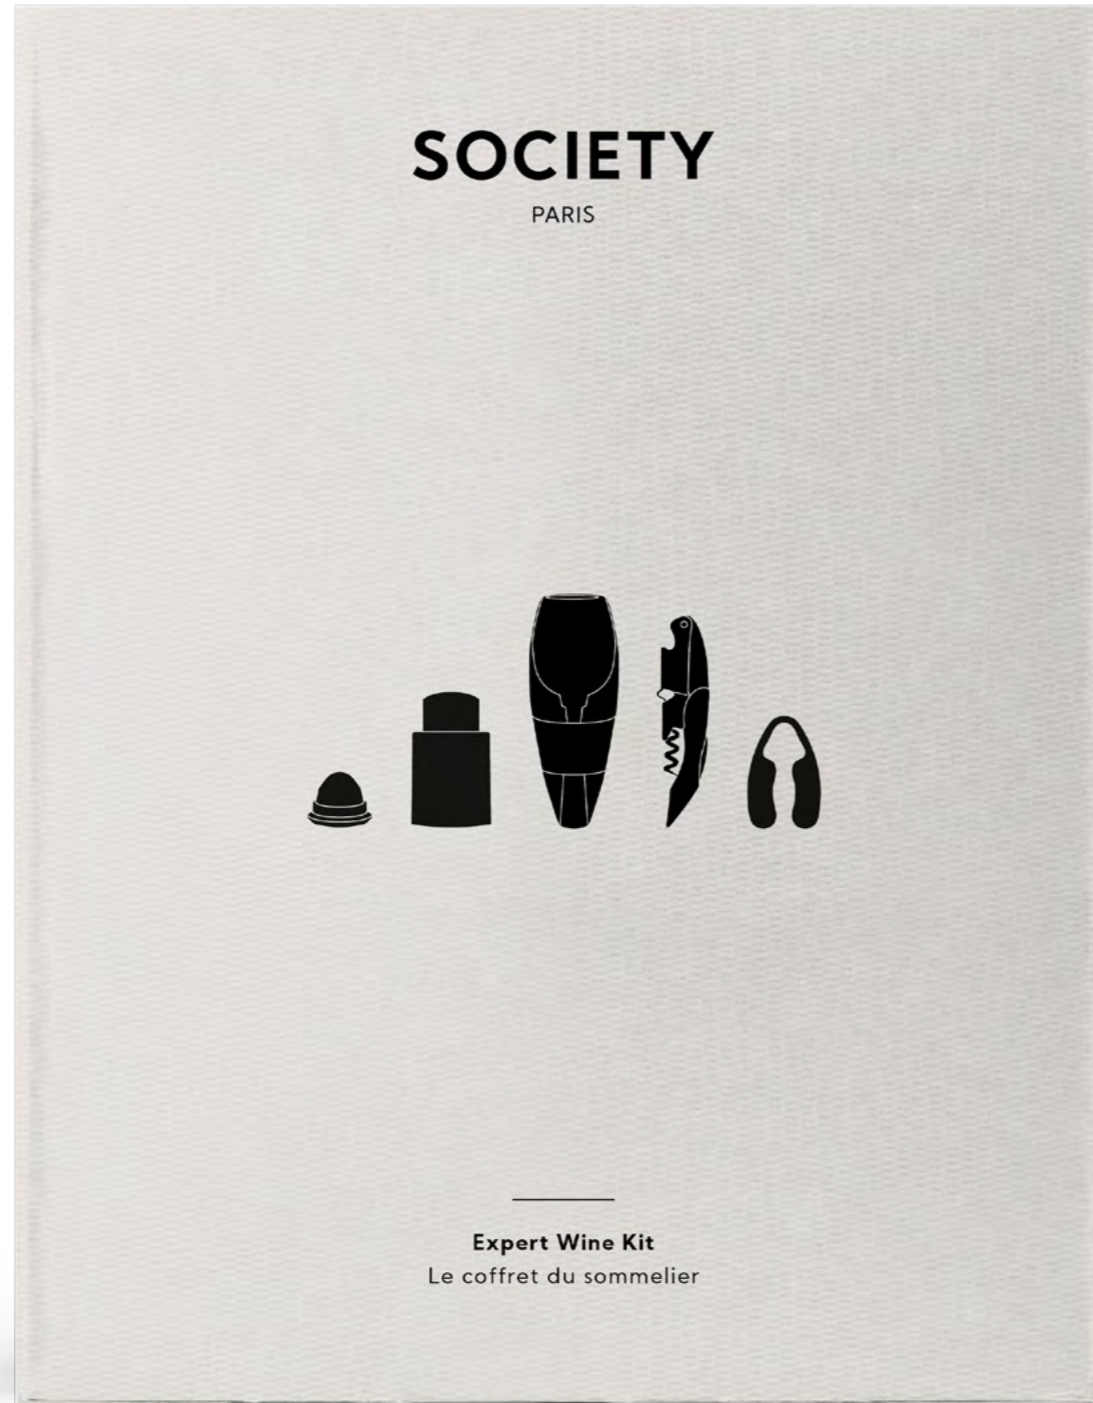

BARWARE

NEW

EXPERT WINE KIT

You don't have to be a collector to appreciate a nice bottle of wine!
Our expert wine kit will enable everyone to enjoy their wine like a true connoisseur.