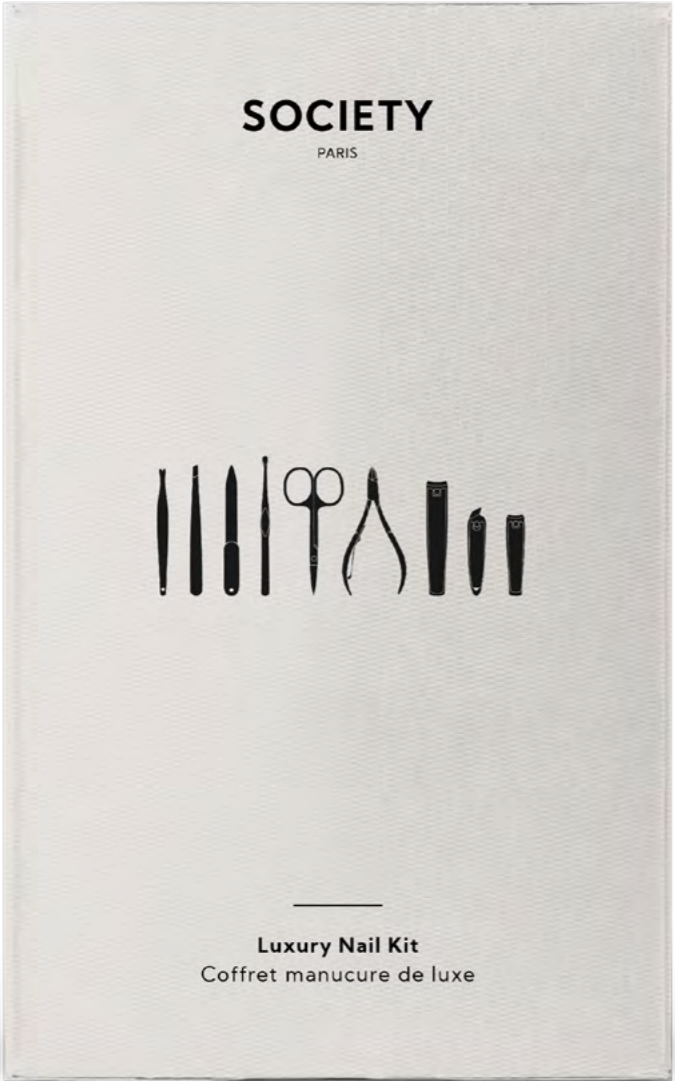

GROOMING

LUXURY NAIL KIT

Our luxury manicure set is fit for the finest of bathrooms. Including 9 different nail and grooming items.