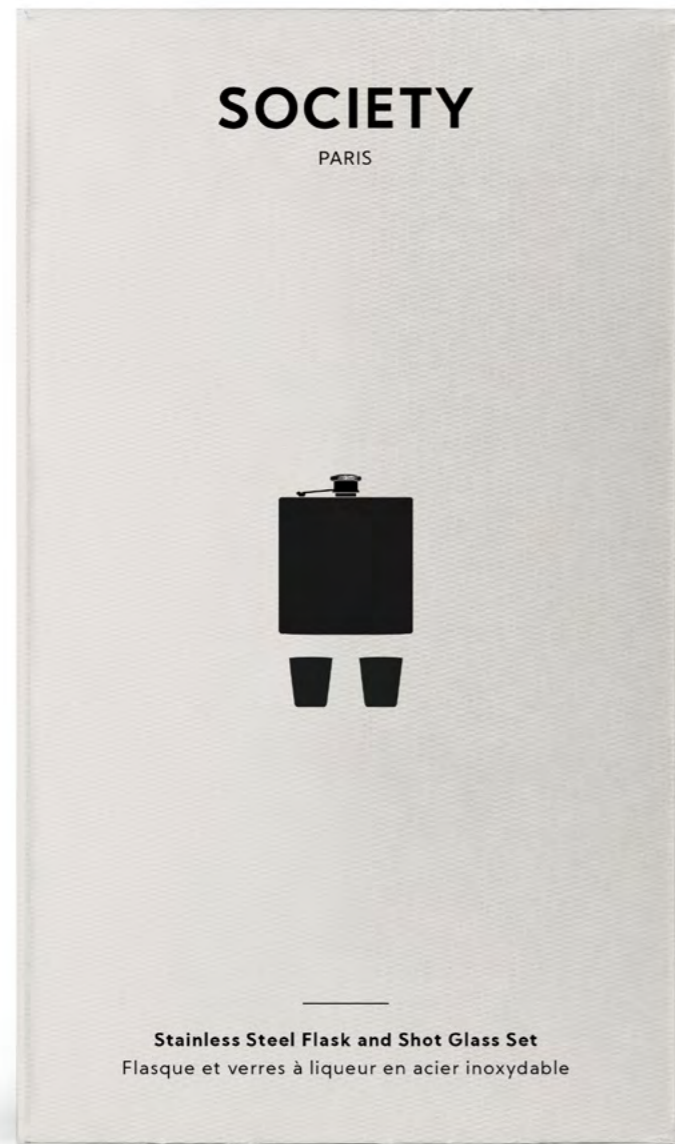

BARWARE

STAINLESS STEEL FLASK AND SHOTGLASS SET

Never leave your friend out. Be prepared for a party of two with our hip flask and matching shot glasses.