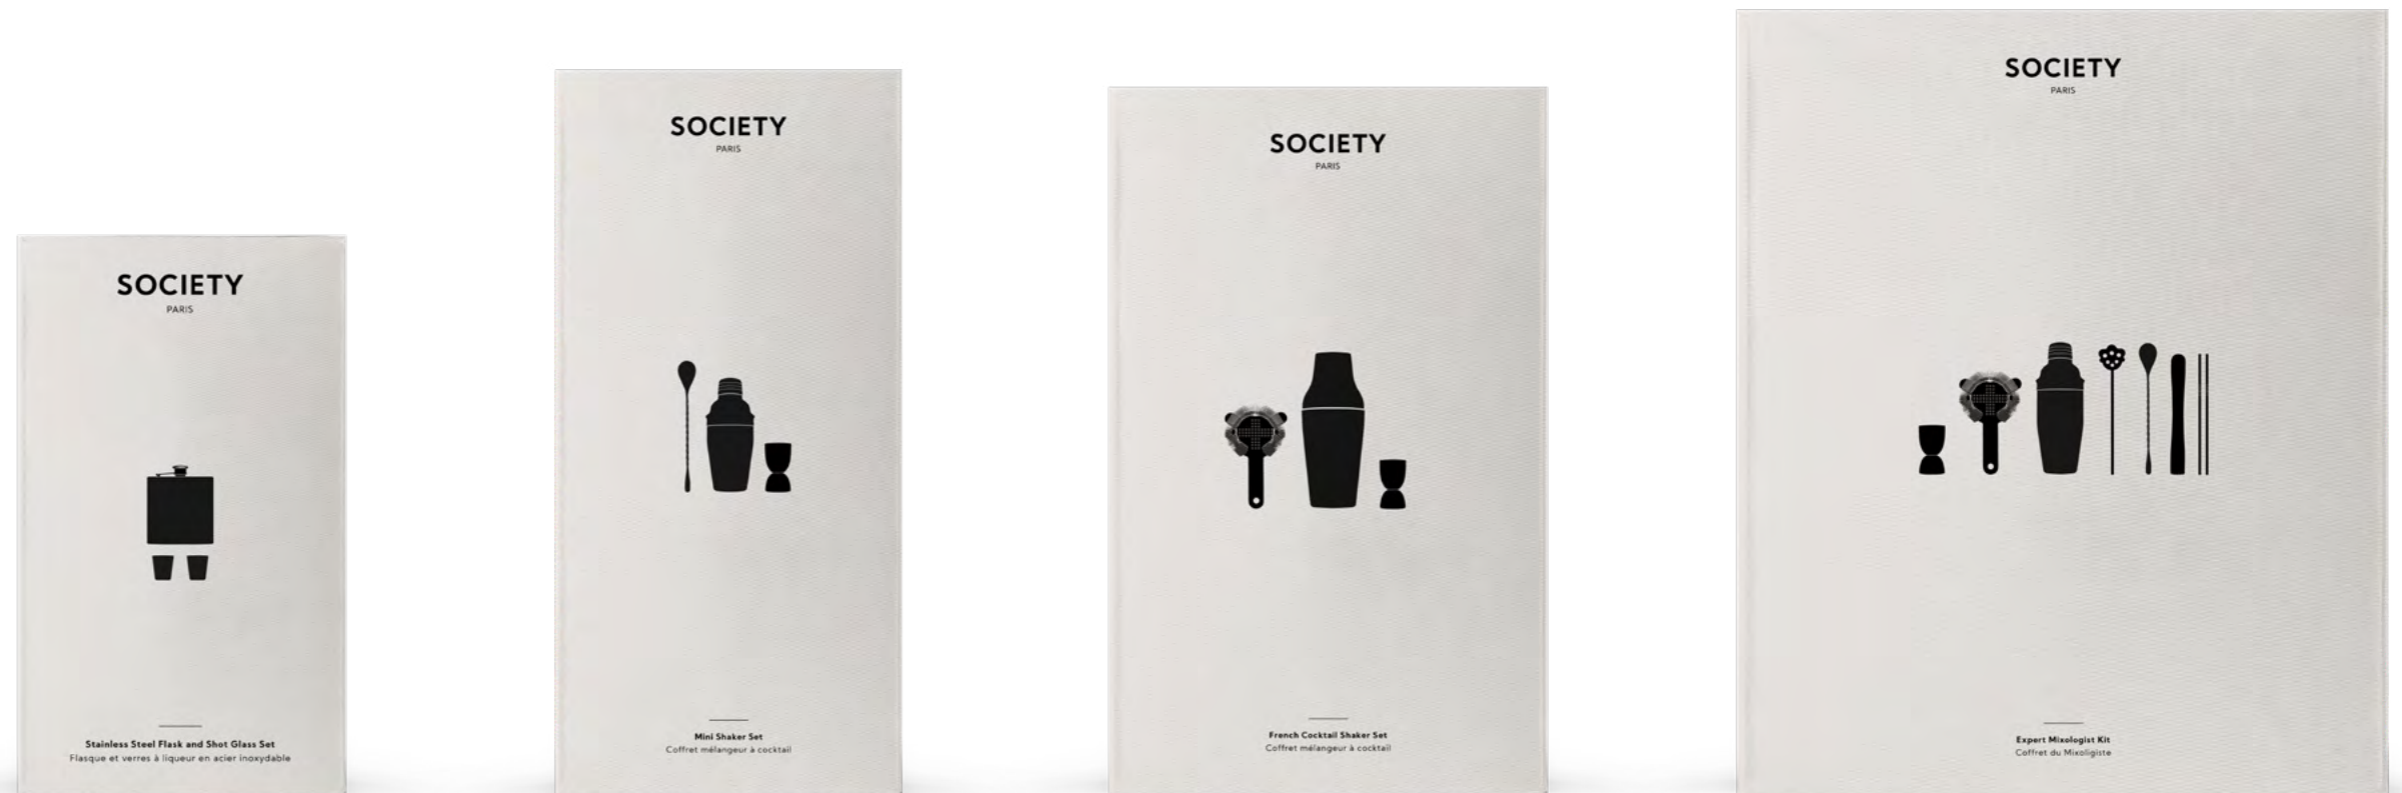

■ PENKNIFE MT SILVER
4897066498911
MT_PMT_SLR

■ CUTLERY MT SILVER
4897066498904
MT_CMT_SLR

■ HAMMER MT SILVER
4897066498898
MT_HMT_SLR

BARWARE

STAINLESS STEEL FLASK
AND SHOTGLASS SET
4897066497716
BW_SSF_STL

MINI COCKTAIL SHAKER
4897066497723
BW_MC_STL

FRENCH COCKTAIL SHAKER
4897066497730
BW_FCS_STL

EXPERT MIXOLOGIST KIT
4897066497747
BW_MCK_STL