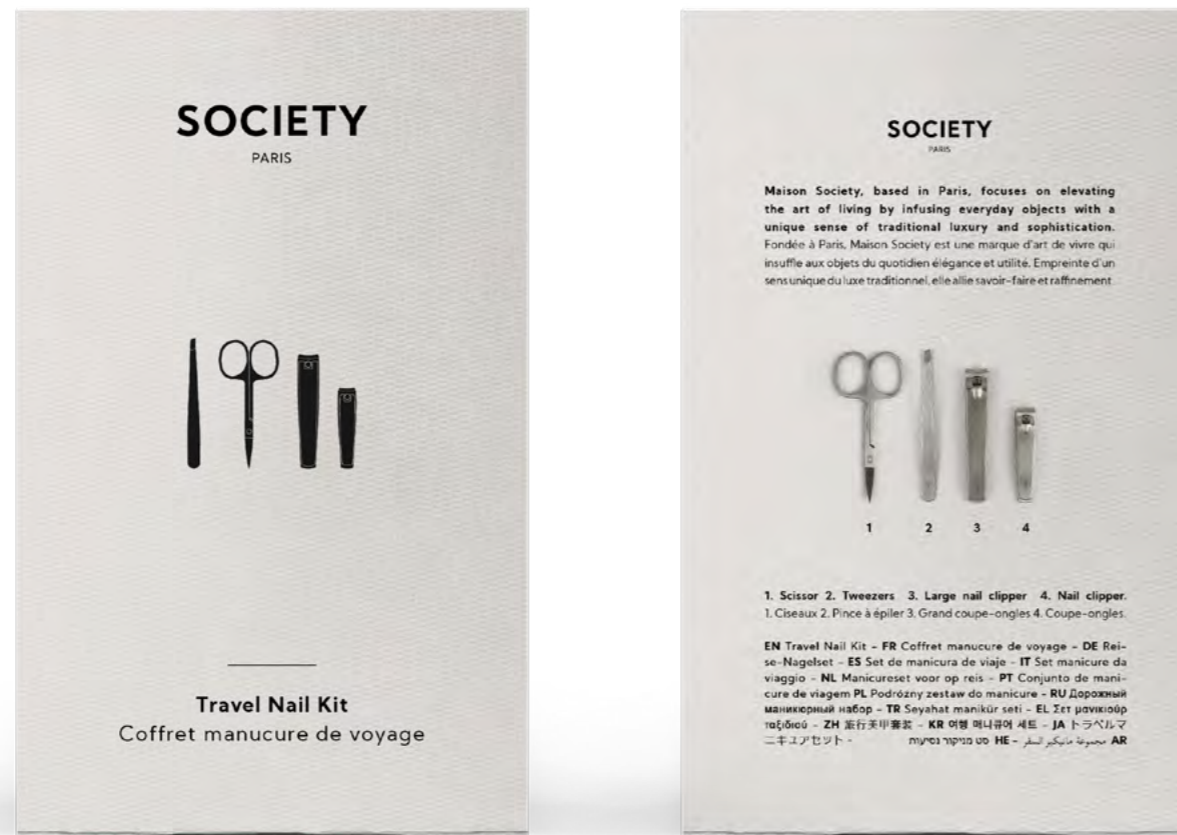

GROOMING

TRAVEL NAIL KIT

A perfect gift for the friend on the go - a travel friendly compact nail kit.